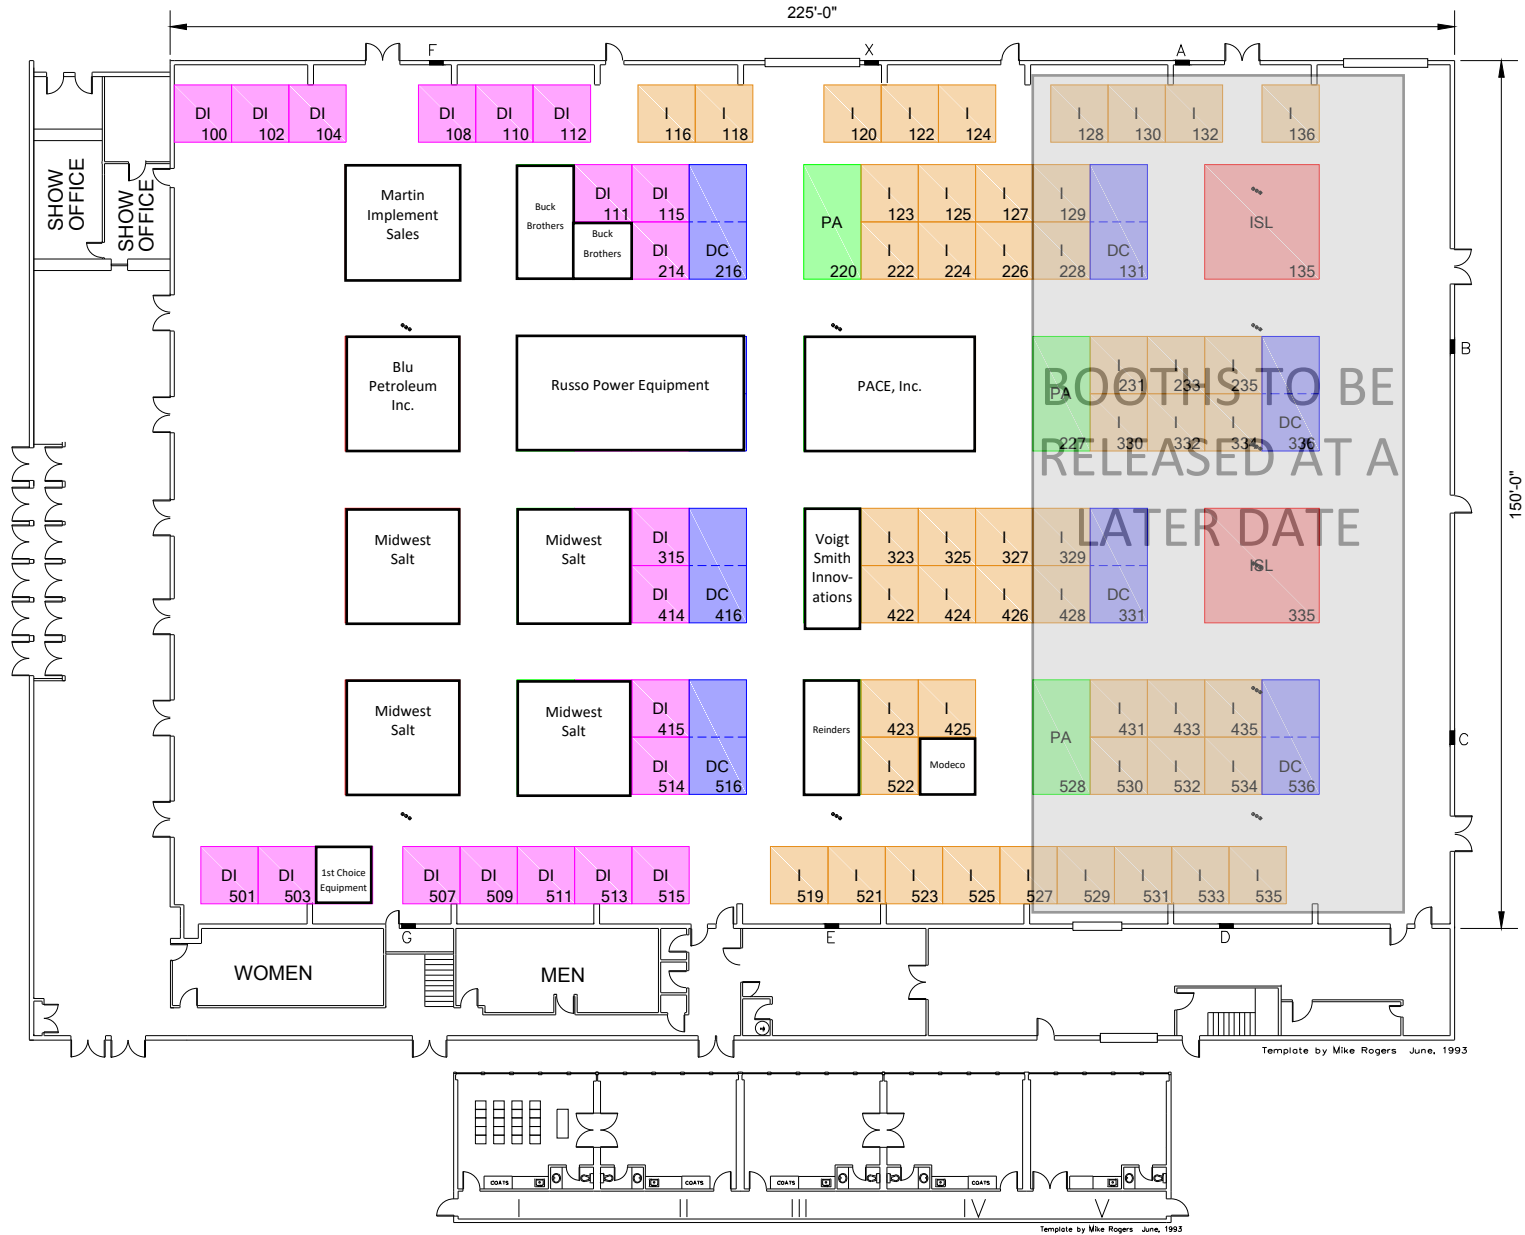

**LEGEND:**

- DC = DELUXE CORNER
- DI - DELUXE INLINE
- ISL - ISLAND
- I - INLINE
- PA - PREMIUM AISLE

**PHEASANT RUN RESORT AND  
CONVENTION CENTER  
MEGA EXPOCENTER**

**SHOW:**

**SCALE: 1/16" = 2'**

**DATE:**

**DRAWN BY:**